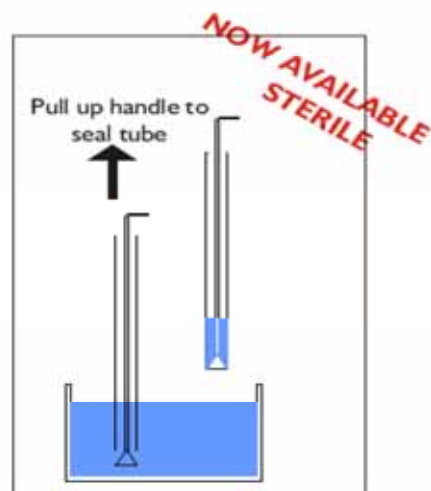

Coliwasa

Operation:

- Insert sampler into the product.
- At the required depth push down the handle to unplug the end of the tube allowing the liquid to enter the sampler.
- Pull up handle to re-plug the tube.
- Remove

Tip of Coliwasa

Handle to operate plug at end of sampler

Part No.	Material	Sterile	Length	Diameter
5050A-24	HDPE	No	1066mm	12mm
5050A-24S	HDPE	Yes	1066mm	12mm

*24 samplers per case

Disposable Bailer

The sampler can either be manually pushed into the liquid being sampled or else it can be lowered on the end of a wire. Ideal for sampling from storage silos or well sampling.

For viscous materials use the bailer fitted with an end weight (Part No. 5040A-24W)

Standard Bailer without end weight

Weighted end

Top End for wire attachment

Part No.	Material	Weighted End	Length	Diameter
5040A-24	HDPE	No	950mm	40mm
5040A-24W	HDPE	Yes	950mm	40mm