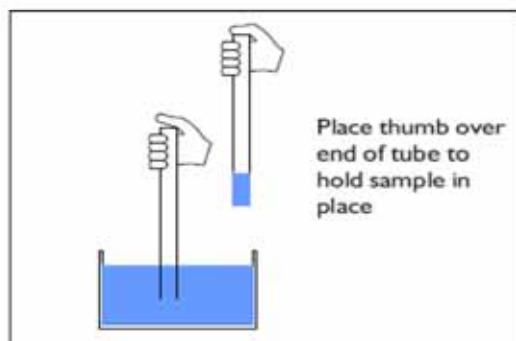

Sterilisation

- Sterilisation is by Gamma Irradiation
- All samplers are individually bagged prior to being irradiated

Thumb Tubes

- Suitable for all liquids.
- Insert sampler into the liquid. Cover end of tube with thumb. Withdraw sampler. Uncover end of tube to release the sample.
- Low cost and simple to use.

Simple Operation - Put thumb over end of Thumb Tube

Part No.	Material	Sterile	Length	Diameter
5055A-50	HDPE	No	1000mm	12mm
5055A-50S	HDPE	Yes	1000mm	12mm
5055B-50	Glass	No	1000mm	12mm
5055B-50S	Glass	Yes**	1000mm	12mm