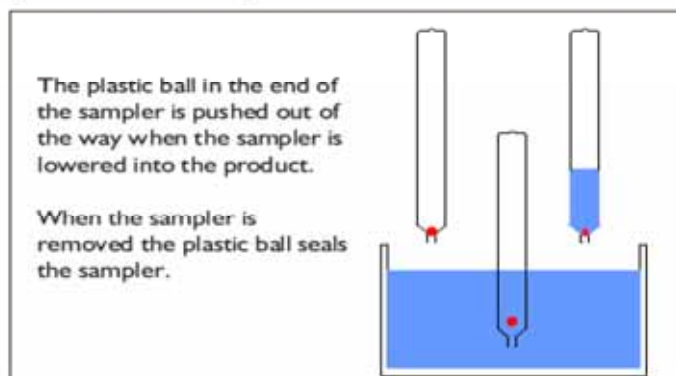

For viscous materials use the bailer fitted with an end weight (Part No. 5040A-24W)

Standard Bailer without end weight

Weighted end

Top End for wire attachment

Part No.	Material	Weighted End	Length	Diameter
5040A-24	HDPE	No	950mm	40mm
5040A-24W	HDPE	Yes	950mm	40mm