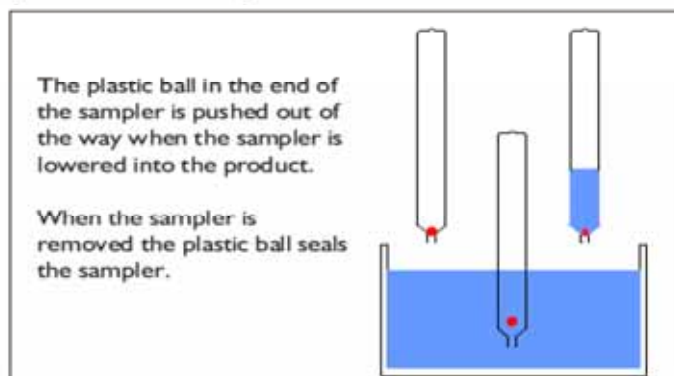

For viscous materials use the bailer fitted with an end weight (Part No. 5040A-24W)

Standard Bailer without end weight

Weighted end

Top End for wire attachment

Part No.	Material	Weighted End	Length	Diameter
5040A-24	HDPE	No	950mm	40mm
5040A-24W	HDPE	Yes	950mm	40mm