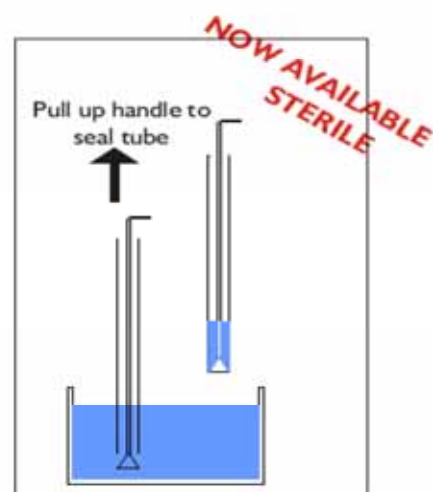

Coliwasa

Operation:

- Insert sampler into the product.
- At the required depth push down the handle to unplug the end of the tube allowing the liquid to enter the sampler.
- Pull up handle to re-plug the tube.
- Remove

Tip of Coliwasa

Handle to operate plug at end of sampler

Part No.	Material	Sterile	Length	Diameter
5050A-24	HDPE	No	1066mm	12mm
5050A-24S	HDPE	Yes	1066mm	12mm

*24 samplers per case

Disposable Bailer

The sampler can either be manually pushed into the liquid being sampled or else it can be lowered on the end of a wire. Ideal for sampling from storage silos or well sampling.

For viscous materials use the bailer fitted with an end weight (Part No. 5040A-24W)

Standard Bailer without end weight

Weighted end

Top End for wire attachment

Part No.	Material	Weighted End	Length	Diameter
5040A-24	HDPE	No	950mm	40mm
5040A-24W	HDPE	Yes	950mm	40mm

Simple Operation - Put thumb over end of Thumb Tube

Part No.	Material	Sterile	Length	Diameter
5055A-50	HDPE	No	1000mm	12mm
5055A-50S	HDPE	Yes	1000mm	12mm
5055B-50	Glass	No	1000mm	12mm
5055B-50S	Glass	Yes**	1000mm	12mm