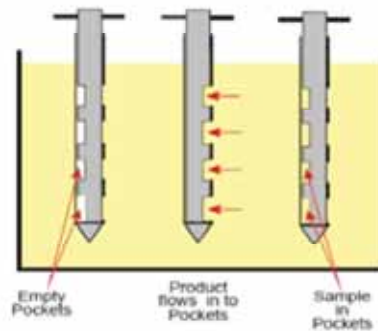

### Discrete Multilevel Sampler

The highly popular Pocket Sampler is suitable for taking discrete samples from free flowing powders and granules. The sampler is available in a range of sizes and designs.

- Type: Multilevel (discrete/zone samples)
- Material: 316 Stainless steel outer with a PTFE core or all 316 stainless steel construction
- Operation:
1. Insert the sampler into the product
  2. At the required depth rotate handle to expose the collecting pockets, the product will flow into the collecting pockets.
  3. Rotate handle to close pockets and remove sampler.

- A Removable Tip - allows thorough cleaning
- B Sampling Pockets
- C Handle
- D Cleaning Brush
- E Outer Tube
- F Inner Rod

Sealing sleeves enable one pocket to be emptied at a time

Emptying Rack allows samples to be deposited directly into collecting bottles

316 ✓

304 ✓

NEXT DAY DELIVERY

Part No.	Outer Tube	Inner Rod	No. of Pockets	Volume of Pockets	Sampler Length
1220A-600	316ss	PTFE	3	15ml	600mm
1220A-900	316ss	PTFE	3	20ml	900mm
1220A-1500	316ss	PTFE	5	20ml	1500mm
1220B-600	316ss	316ss	3	15ml	600mm
1220B-900	316ss	316ss	3	20ml	900mm
1220B-1500	316ss	316ss	5	20ml	1500mm
<b>Ancillaries</b>	8005A-01		Sealing Sleeve Set - Covers pockets - set of 3 sleeves		
	1220X-600		Emptying rack for 600mm sampler - stainless steel		
	1220X-900		Emptying rack for 900mm sampler - stainless steel		
	1220X-1500		Emptying rack for 1500mm sampler - stainless steel		
	LJQ-1		Earthing connection point. See page 75 for more info		
	Tip2		Round tip - (Sampler supplied with pointed tip). Use rounded tips when sampling from delicate sacks.		
	Cleaning brushes		See page 78 for full range		
	Storage Cases		See page 79 for full range		