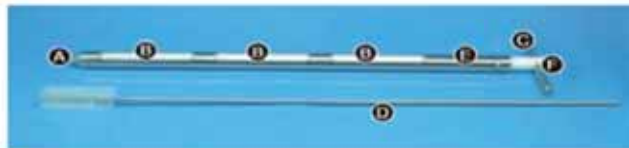

### Discrete Multilevel Sampler

The highly popular Pocket Sampler is suitable for taking discrete samples from free flowing powders and granules. The sampler is available in a range of sizes and designs.

- Type: Multilevel (discrete/zone samples)
- Material: 316 Stainless steel outer with a PTFE core or all 316 stainless steel construction
- Operation:
1. Insert the sampler into the product
  2. At the required depth rotate handle to expose the collecting pockets, the product will flow into the collecting pockets.
  3. Rotate handle to close pockets and remove sampler.

- A Removable Tip - allows thorough cleaning
- B Sampling Pockets
- C Handle
- D Cleaning Brush
- E Outer Tube
- F Inner Rod

Sealing sleeves enable one pocket to be emptied at a time

Emptying Rack allows samples to be deposited directly into collecting bottles

316 ✓

304 ✓

NEXT DAY DELIVERY

Part No.	Outer Tube	Inner Rod	No. of Pockets	Volume of Pockets	Sampler Length
1220A-600	316ss	PTFE	3	15ml	600mm
1220A-900	316ss	PTFE	3	20ml	900mm
1220A-1500	316ss	PTFE	5	20ml	1500mm
1220B-600	316ss	316ss	3	15ml	600mm
1220B-900	316ss	316ss	3	20ml	900mm
1220B-1500	316ss	316ss	5	20ml	1500mm
<b>Ancillaries</b>	8005A-01		Sealing Sleeve Set - Covers pockets - set of 3 sleeves		
	1220X-600		Emptying rack for 600mm sampler - stainless steel		
	1220X-900		Emptying rack for 900mm sampler - stainless steel		
	1220X-1500		Emptying rack for 1500mm sampler - stainless steel		
	LJQ-1		Earthing connection point. See page 75 for more info		
	Tip2		Round tip - (Sampler supplied with pointed tip). Use rounded tips when sampling from delicate sacks.		
	Cleaning brushes		See page 78 for full range		
	Storage Cases		See page 79 for full range		