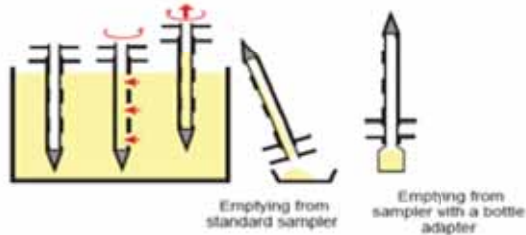

Exceeding Your
Expectations
We Build
Trust

深圳市罗杰科技有限公司
SHENZHEN SCIFLOW TECHNOLOGIES CO LTD
www.sciflow.com eleflow@163.com

Slot Sampler

Heavy Duty Multilevel Sampler

The Slot Sampler is ideal for taking a large volume, cross sectional sample from a container. The sampler has a robust all stainless steel construction and is suitable for sampling free flowing powders, granules and even slightly cohesive powders.

- Type: Cross section (composite sample)
- Material: 316 stainless steel, bright finish
- General: Suitable for taking large volume samples.
- Operation:
1. Insert the sampler into the product
 2. Turn the handle to open the slot - the product can now be collected in the central tube
 3. Turn the handle to close the slot
 4. Remove the sampler
 5. Invert the sampler to discharge the sample

Standard Slot Sampler (without Bottle Holder)

Sample being discharged

A Slot Sampler taking a sample from a drum of powdered metal

Bottle Holder

The Slot Sampler is available with a bottle holder. This enables the sample to be emptied directly into a bottle.